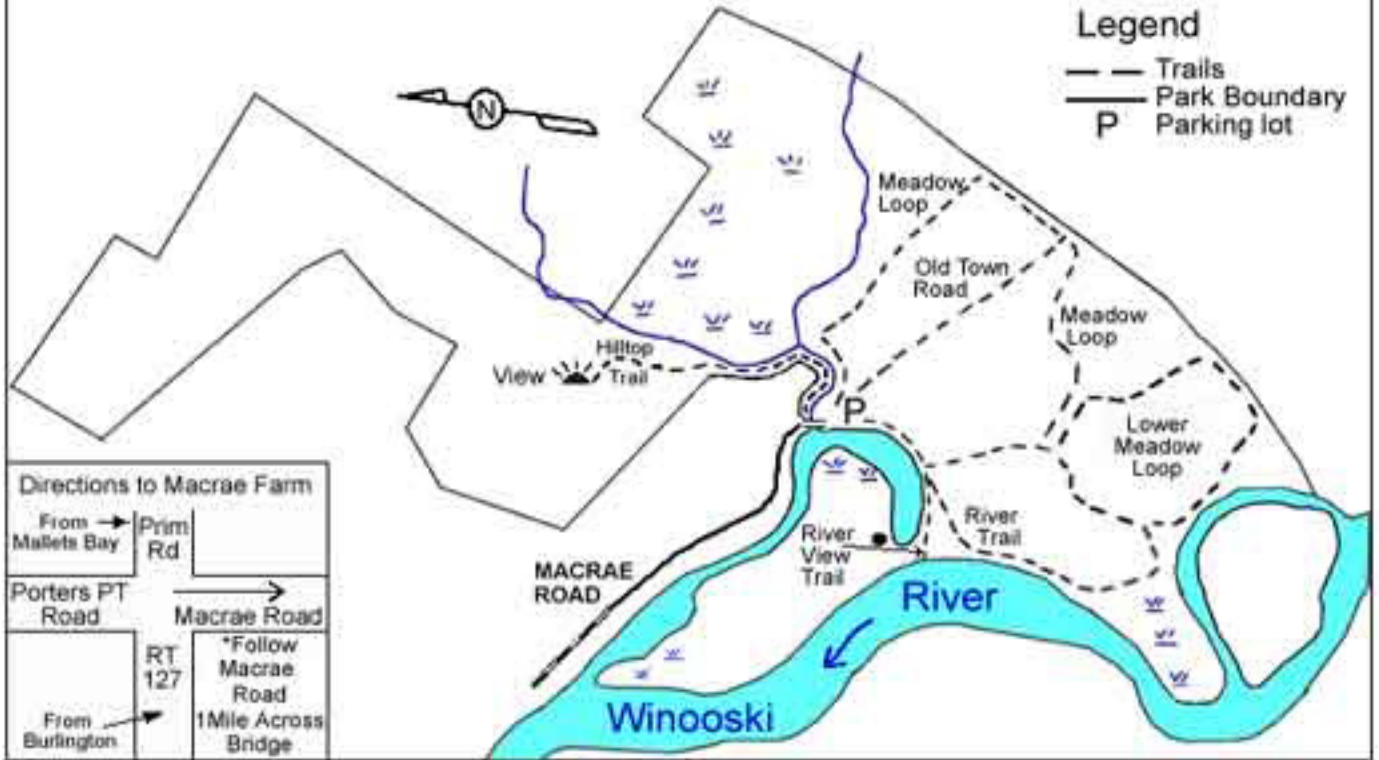

8

Winooski Valley Park District's Macrae Farm Hiking and Skiing Trails

Legend

- Trails
- Park Boundary
- P Parking lot

Directions to Macrae Farm	
From Mallets Bay	Prim Rd
Porters PT Road	Macrae Road
From Burlington	RT 127
	*Follow Macrae Road 1 Mile Across Bridge

Winooski Valley Park District

Serving Burlington * Colchester * Essex * Jericho
So. Burlington * Williston * Winooski

... a greenway of public parks
in the Winooski River Valley...